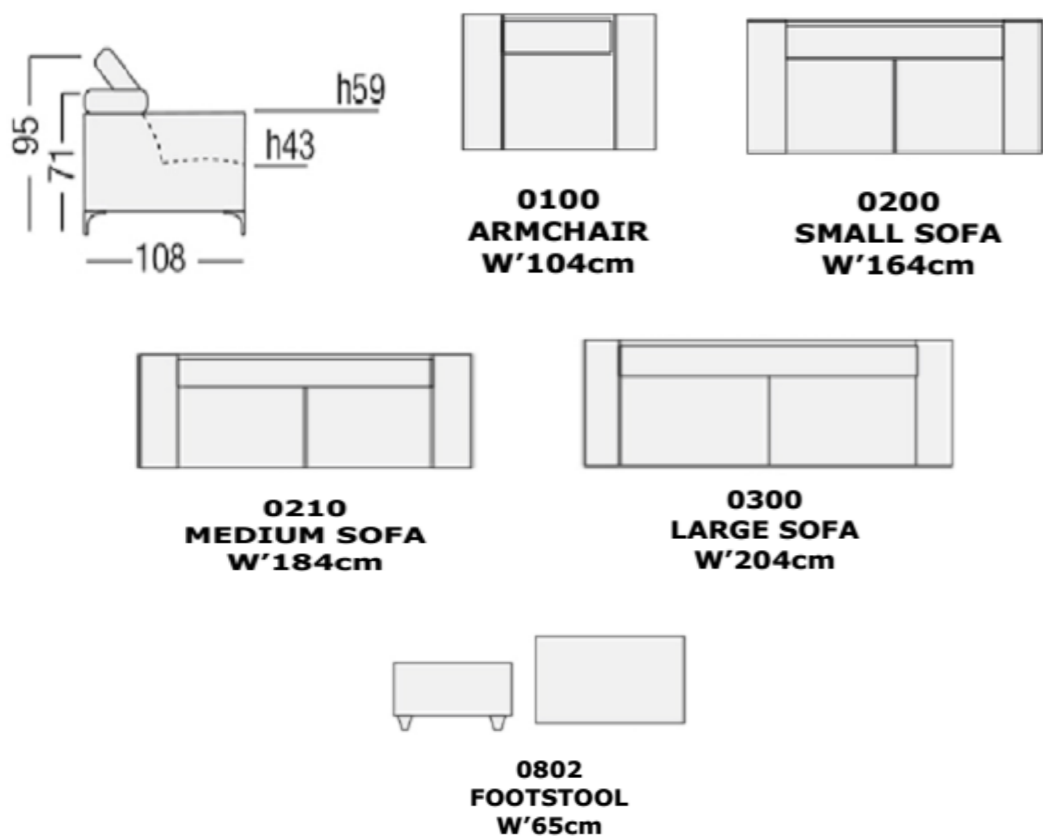

Frame — Hardwood combined with plywood

Headrest — Are equipped with manual adjustable mechanism for you to find your desired comfort position

CHOOSE YOUR FRAME COLOUR

Sofas And Chair

Modular Corner Sections