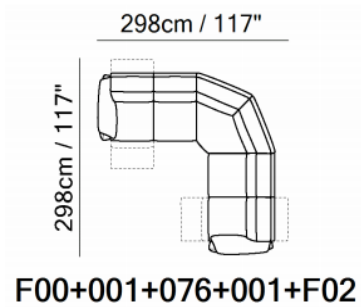

Corner Groups

Armchair with recliner