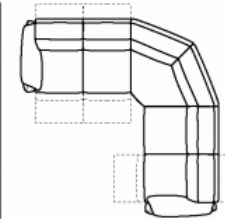

296cm / 117" | 241cm / 95"

**F50+291+076+274**

277cm / 109" | 231cm / 91"

**F00+001+076+002**

298cm / 117" | 298cm / 117"

**F00+F25+076+001+F02**

## Corner Groups

Armchair with recliner

Small Sofa with Electric Recliners

Medium sofa with Electric Recliners

Large Sofa With Electric Recliners

Extra Large Sofa With Electric Recliners

Armless Chair

Corner Seat