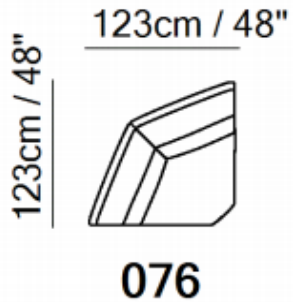

[www.beadlecromeinteriors.co.uk](http://www.beadlecromeinteriors.co.uk)

104cm / 41" | 107cm / 42"

**003**

Armchair

104cm / 41" | 175cm / 69"

**005**

Small Sofa

104cm / 41" | 214cm / 84"

**009**

Medium Sofa

104cm / 41" | 238cm / 94"

**064**

Large Sofa

104cm / 41" | 265cm / 104"

**254**

Extra Large Sofa

296cm / 117" | 241cm / 95"

**F50+291+076+274**

277cm / 109" | 231cm / 91"

**F00+001+076+002**

298cm / 117" | 298cm / 117"

**F00+F25+076+001+F02**

## Corner Groups

Armchair with recliner

Small Sofa with Electric Recliners

Medium sofa with Electric Recliners

Large Sofa With Electric Recliners

Extra Large Sofa With Electric Recliners

Armless Chair

Corner Seat