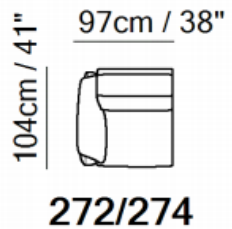

[www.beadlecromeinteriors.co.uk](http://www.beadlecromeinteriors.co.uk)

104cm / 41" | 107cm / 42"

**003**

Armchair

104cm / 41" | 175cm / 69"

**005**

Small Sofa

104cm / 41" | 214cm / 84"

**009**

Medium Sofa

104cm / 41" | 238cm / 94"

**064**

Large Sofa

104cm / 41" | 265cm / 104"

**254**

Extra Large Sofa

296cm / 117" | 241cm / 95"

**F50+291+076+274**

277cm / 109" | 231cm / 91"

**F00+001+076+002**

298cm / 117" | 298cm / 117"

**F00+F25+076+001+F02**

Large Seat Left or  
Right Arm With  
Electric Recliner

Seat Without Arms  
With Electric Recliner

Seat Left or Right Arm  
With Electric Recliner

Armchair With One  
Arm Left Or Right

Armchair And A Half  
With One Arm Left Or  
Right