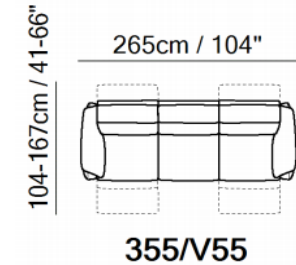

[www.beadlecromeinteriors.co.uk](http://www.beadlecromeinteriors.co.uk)

104cm / 41" | 107cm / 42"

**003**

Armchair

104cm / 41" | 175cm / 69"

**005**

Small Sofa

104cm / 41" | 214cm / 84"

**009**

Medium Sofa

104cm / 41" | 238cm / 94"

**064**

Large Sofa

104cm / 41" | 265cm / 104"

**254**

Extra Large Sofa

296cm / 117" | 241cm / 95"

**F50+291+076+274**

277cm / 109" | 231cm / 91"

**F00+001+076+002**

298cm / 117" | 298cm / 117"

**F00+F25+076+001+F02**

## Corner Groups

Armchair with recliner

Small Sofa with Electric Recliners

Medium sofa with Electric Recliners

Large Sofa With Electric Recliners

Extra Large Sofa With Electric Recliners

Armless Chair

Corner Seat