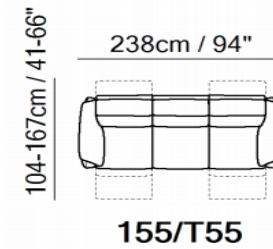

[www.beadlecromeinteriors.co.uk](http://www.beadlecromeinteriors.co.uk)

104cm / 41" | 107cm / 42"

**003**

Armchair

104cm / 41" | 175cm / 69"

**005**

Small Sofa

104cm / 41" | 214cm / 84"

**009**

Medium Sofa

104cm / 41" | 238cm / 94"

**064**

Large Sofa

104cm / 41" | 265cm / 104"

**254**

Extra Large Sofa

296cm / 117" | 241cm / 95"

**F50+291+076+274**

277cm / 109" | 231cm / 91"

**F00+001+076+002**

298cm / 117" | 298cm / 117"

**F00+F25+076+001+F02**

## Corner Groups

Armchair with recliner

Small Sofa with Electric Recliners

Medium sofa with Electric Recliners

Large Sofa With Electric Recliners

Extra Large Sofa With Electric Recliners

Armless Chair

Corner Seat