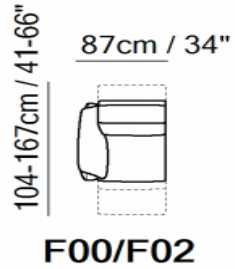

Seat Left or Right Arm
With Electric Recliner