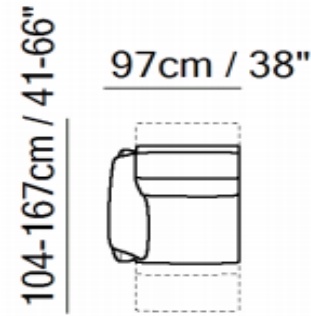

[www.beadlecromeinteriors.co.uk](http://www.beadlecromeinteriors.co.uk)

104cm / 41" | 107cm / 42"

**003**

Armchair

104cm / 41" | 175cm / 69"

**005**

Small Sofa

104cm / 41" | 214cm / 84"

**009**

Medium Sofa

104cm / 41" | 238cm / 94"

**064**

Large Sofa

104cm / 41" | 265cm / 104"

**254**

Extra Large Sofa

296cm / 117" | 241cm / 95"

**F50+291+076+274**

277cm / 109" | 231cm / 91"

**F00+001+076+002**

298cm / 117" | 298cm / 117"

**F00+F25+076+001+F02**

## Corner Groups

Armchair with recliner

Small Sofa with Electric Recliners

Medium sofa with Electric Recliners

Large Sofa With Electric Recliners

Extra Large Sofa With Electric Recliners

Armless Chair

Corner Seat