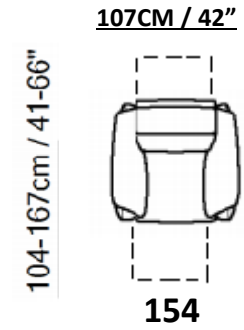

Corner Groups

Armchair with recliner