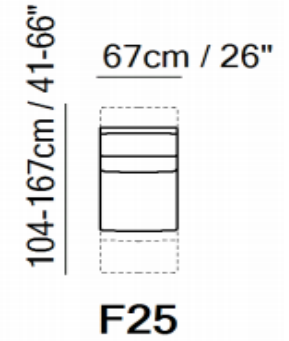

Extra Large Sofa With Electric Recliners

Seat Without Arms
With Electric Recliner