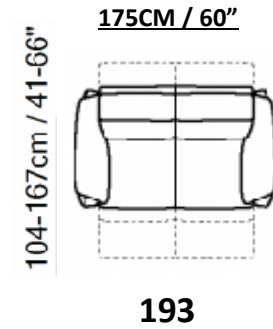

Armchair with recliner

Small Sofa with Electric Recliners