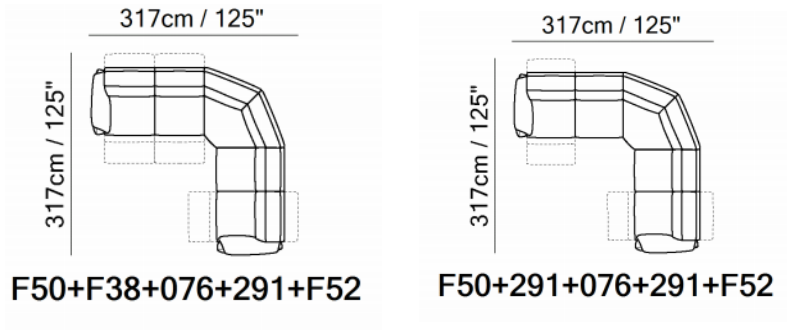

Corner Groups

Armchair with recliner