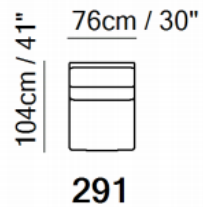

[www.beadlecromeinteriors.co.uk](http://www.beadlecromeinteriors.co.uk)

104cm / 41" | 107cm / 42"

**003**

Armchair

104cm / 41" | 175cm / 69"

**005**

Small Sofa

104cm / 41" | 214cm / 84"

**009**

Medium Sofa

104cm / 41" | 238cm / 94"

**064**

Large Sofa

104cm / 41" | 265cm / 104"

**254**

Extra Large Sofa

296cm / 117" | 241cm / 95"

**F50+291+076+274**

277cm / 109" | 231cm / 91"

**F00+001+076+002**

298cm / 117" | 298cm / 117"

**F00+F25+076+001+F02**

Large Seat Left or  
Right Arm With  
Electric Recliner

Seat Without Arms  
With Electric Recliner

Seat Left or Right Arm  
With Electric Recliner

Armchair With One  
Arm Left Or Right

Armchair And A Half  
With One Arm Left Or  
Right