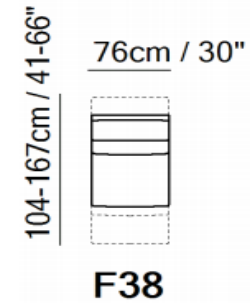

Large Seat Without Arms
With Electric Recliner