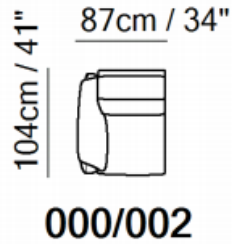

Armchair With One
Arm Left Or Right