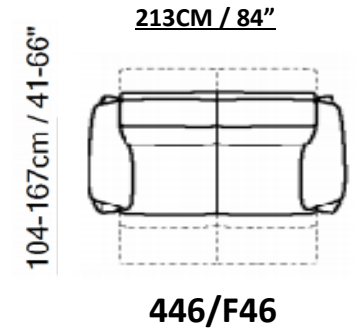

Armchair with recliner

Medium sofa with Electric Recliners