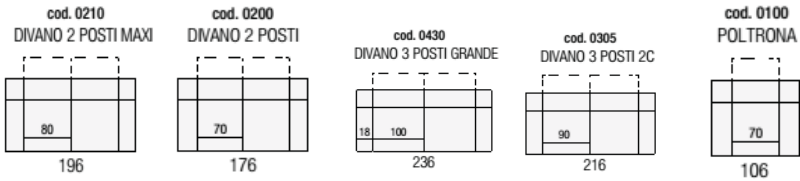

Sofas and Chair