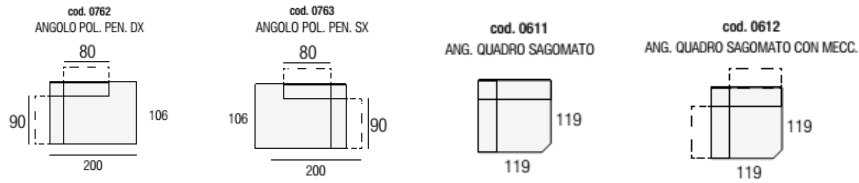

Beadle Crome Interiors Town Centre 44/52 Oxford Road Reading Berkshire RG1 7LA
T 0118 958 1356 W www.beadlecromeinteriors.co.uk

www.beadlecromeinteriors.co.uk

Sofas and Chair

Corner Sections

Modular Sections