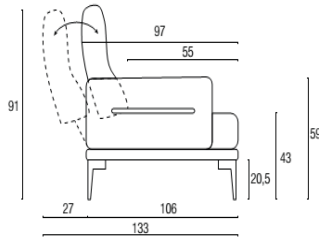

Sofas and Chair

Corner Sections

Modular Sections