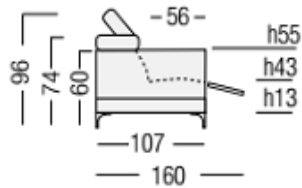

Available in Selection of Leathers and Fabrics. Detail under the arm can be done in contract colours. Feet in Metal Titanium (as shown), Chrome or Gold, also available in Lacquered Finishes Red, Grey, Brown or White, 13cm High

Sofas and Chair

Rectangular Footstool
0802 80W x 65D x 43H cm