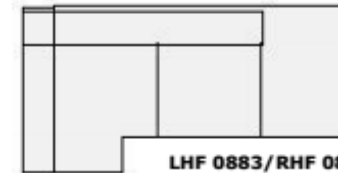

Square Corner with Terminal End

LHF 0883/RHF 0882
203W x 126D x 74H cm